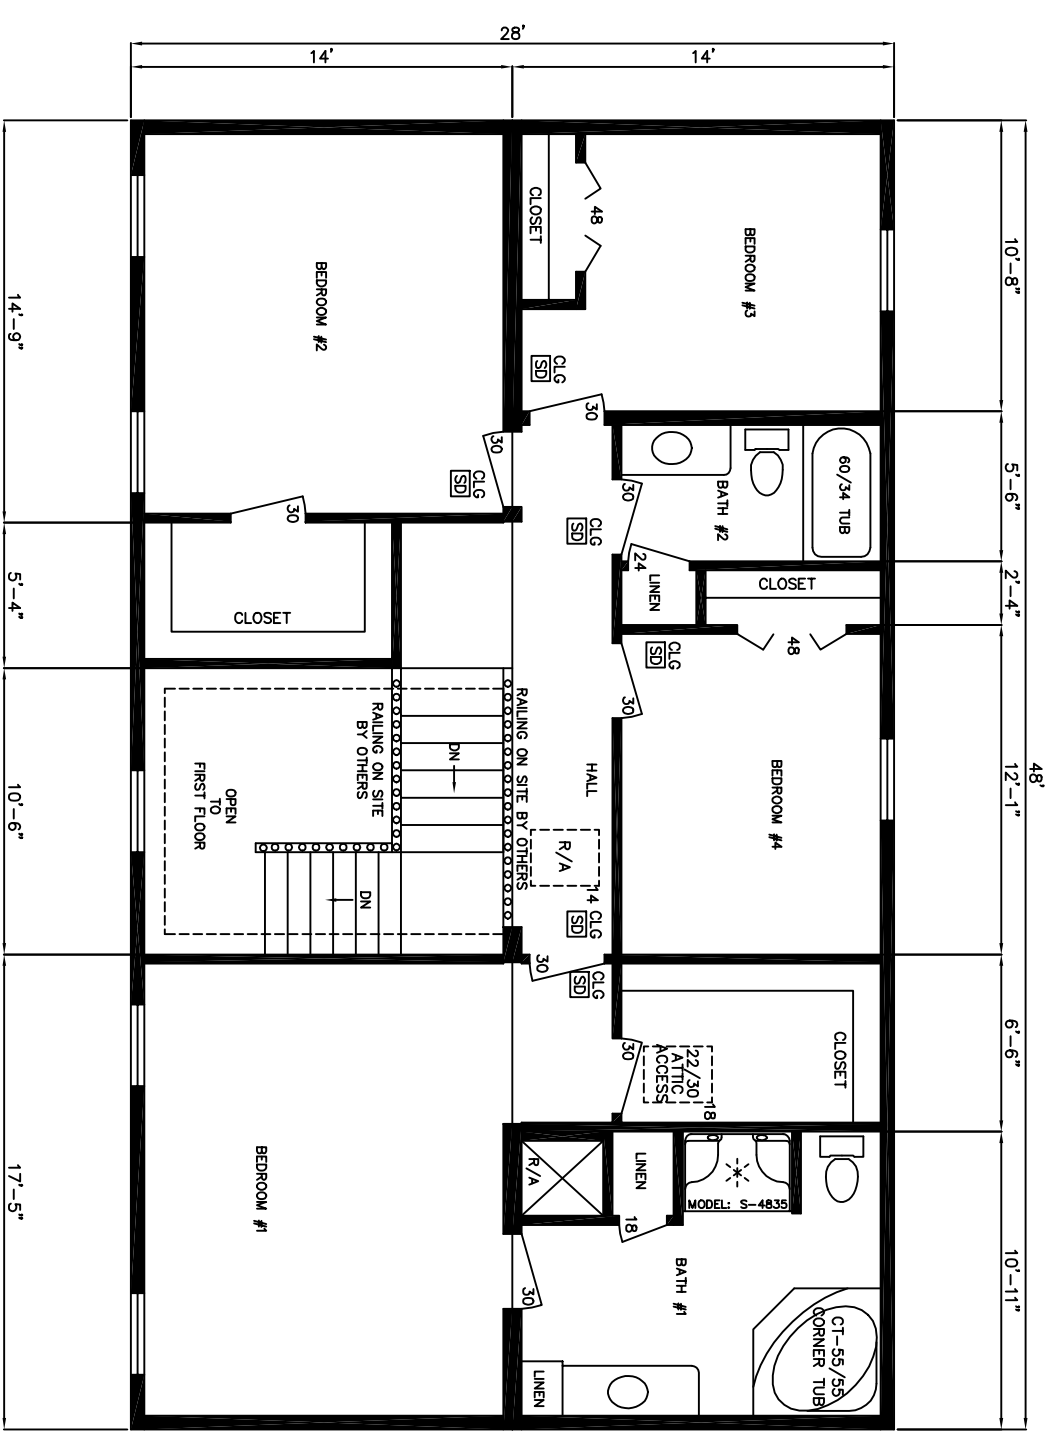

Model: EASTVIEW
 Floor Size: 28'-0" X 40'-0" (2,240 sq ft)

Model: NORTH POINT
 Floor Size: 28'-0" X 48'-0" (2,688 sq ft)

Model: SOUTHWOOD
 Floor Size: 28'-0" X 32'-0" (1,792sq ft)