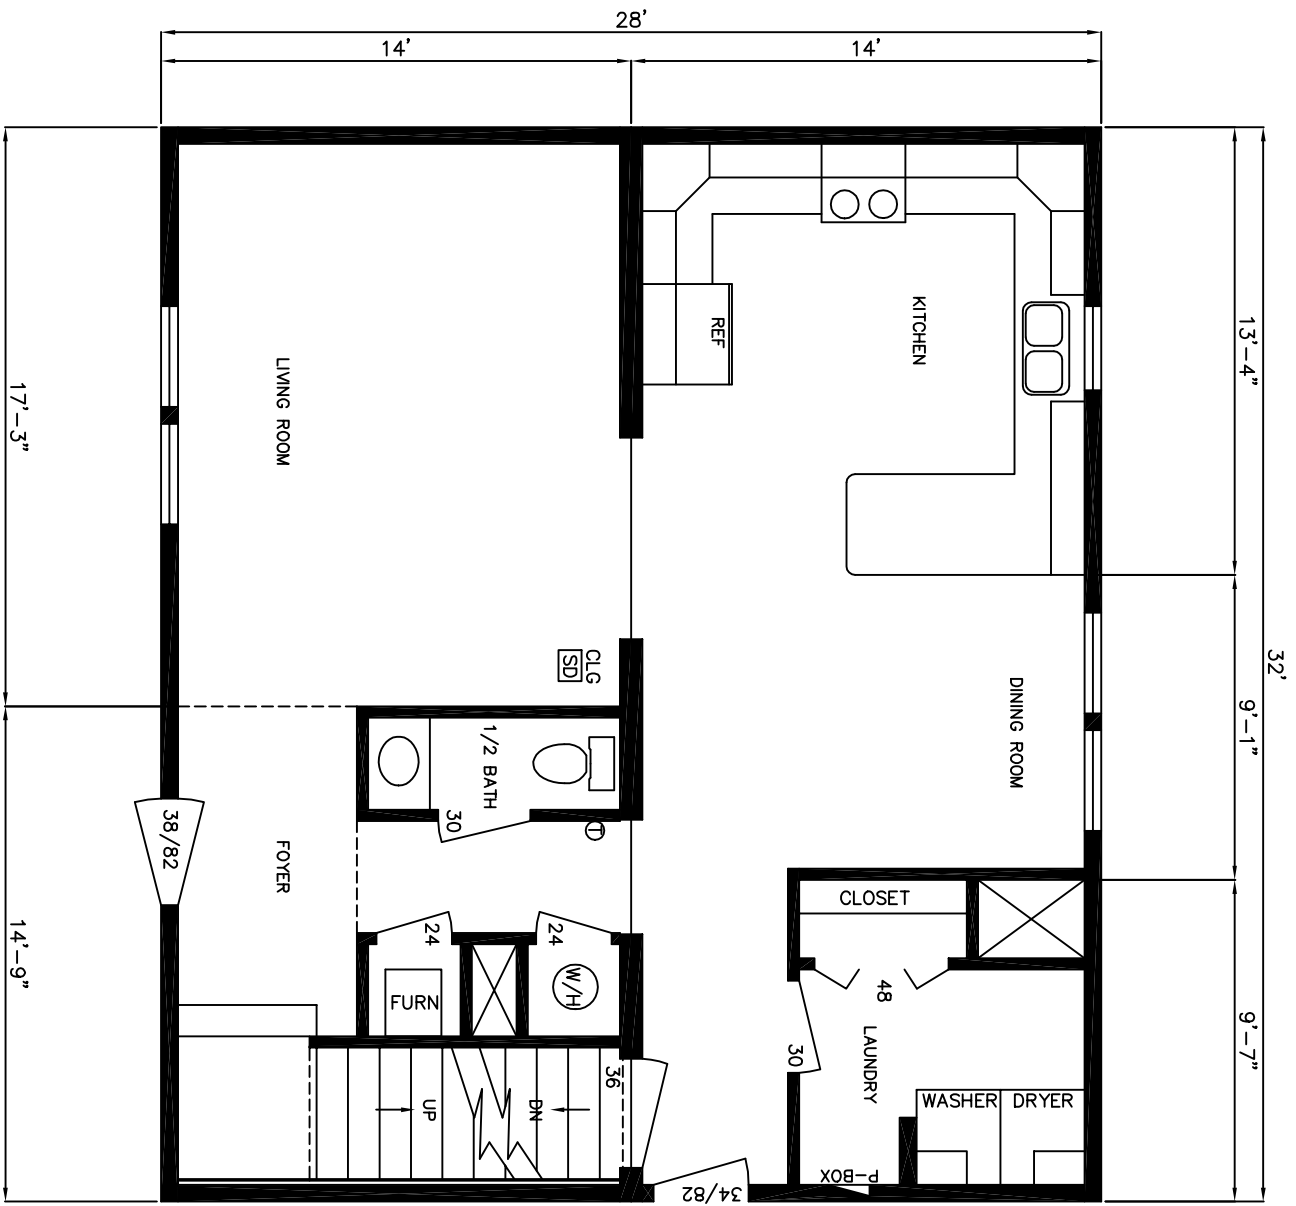

Model: EASTVIEW
 Floor Size: 28'-0" X 40'-0" (2,240 sq ft)

Model: NORTH POINT
 Floor Size: 28'-0" X 48'-0" (2,688 sq ft)

Model: SOUTHWOOD
 Floor Size: 28'-0" X 32'-0" (1,792sq ft)