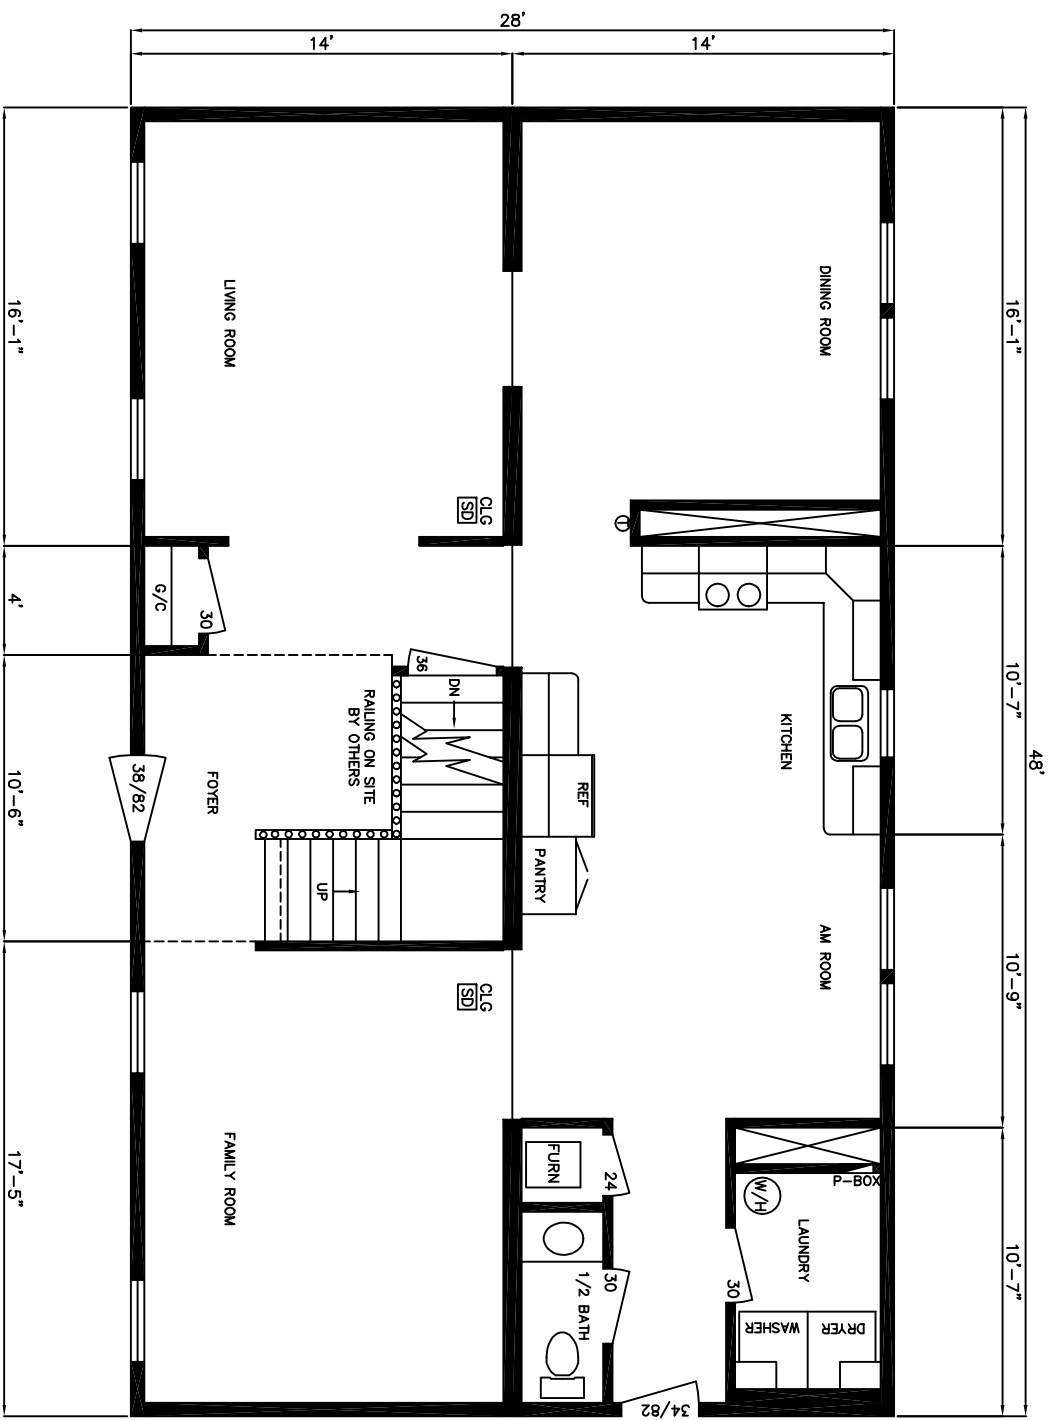

Model: EASTVIEW
 Floor Size: 28'-0" X 40'-0" (2,240 sq ft)

Model: NORTH POINT
 Floor Size: 28'-0" X 48'-0" (2,688 sq ft)

Model: SOUTHWOOD
 Floor Size: 28'-0" X 32'-0" (1,792sq ft)