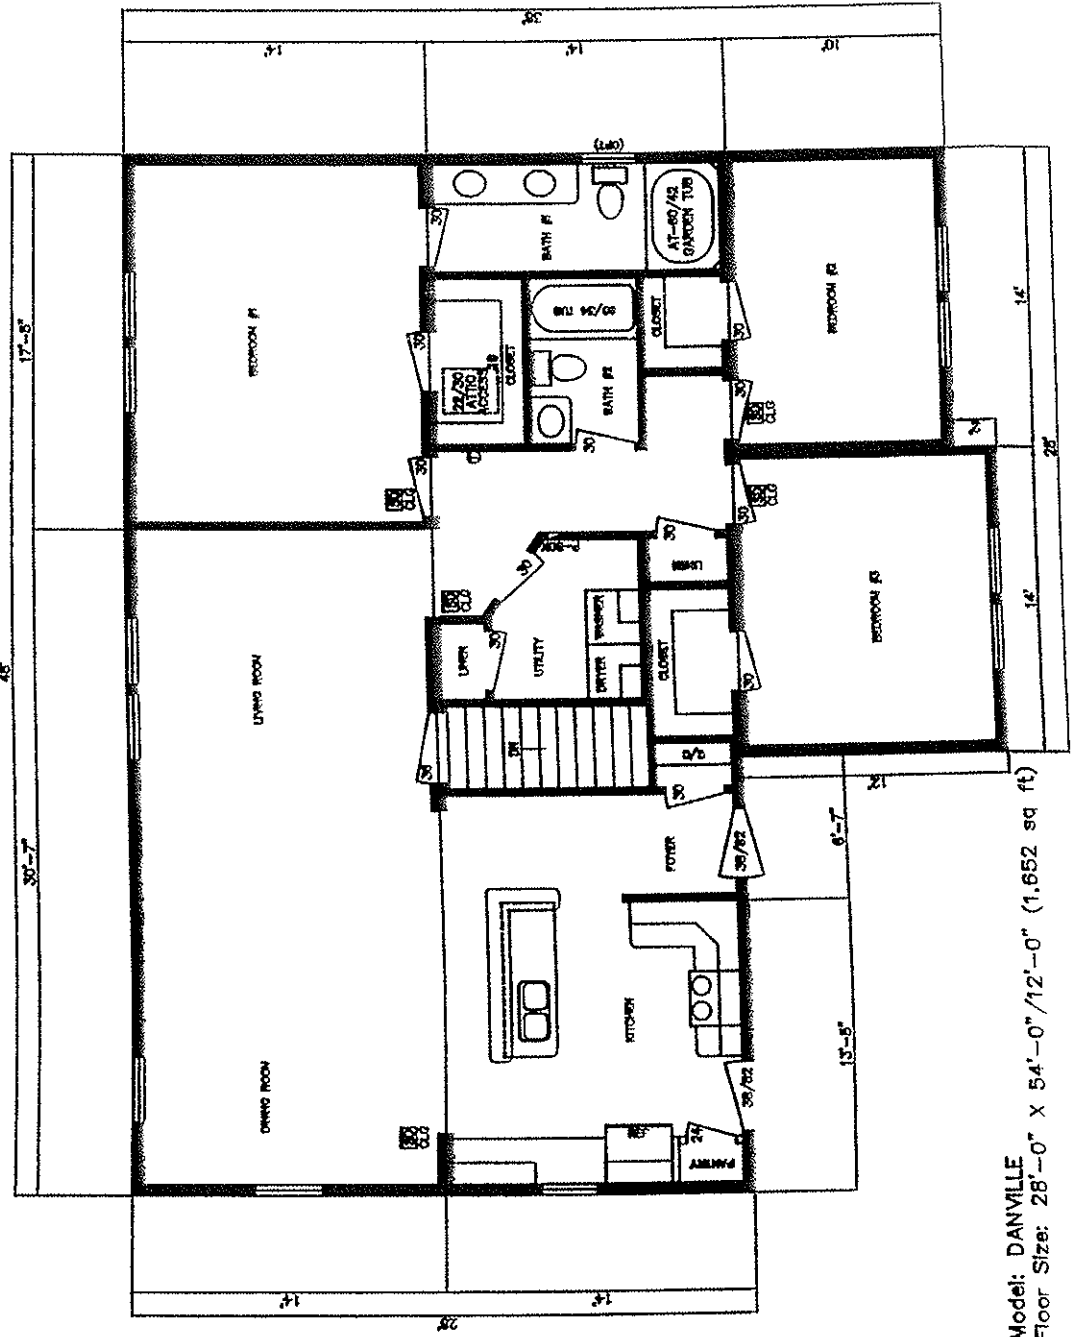

Model: CAMDEN  
 Floor Size: 28'-0" X 36'-0" / 32'-0" (2,301 sq ft)

Model: DANVILLE  
 Floor Size: 28'-0" X 54'-0" / 12'-0" (1,652 sq ft)

Model: CANTON  
 Floor Size: 28'-0" X 32'-0" / 28'-0" (1,652 sq ft)

Model: WARREN  
 Floor Size: 28'-0" X 48'-0" / 34'-0" (2,296 sq ft)