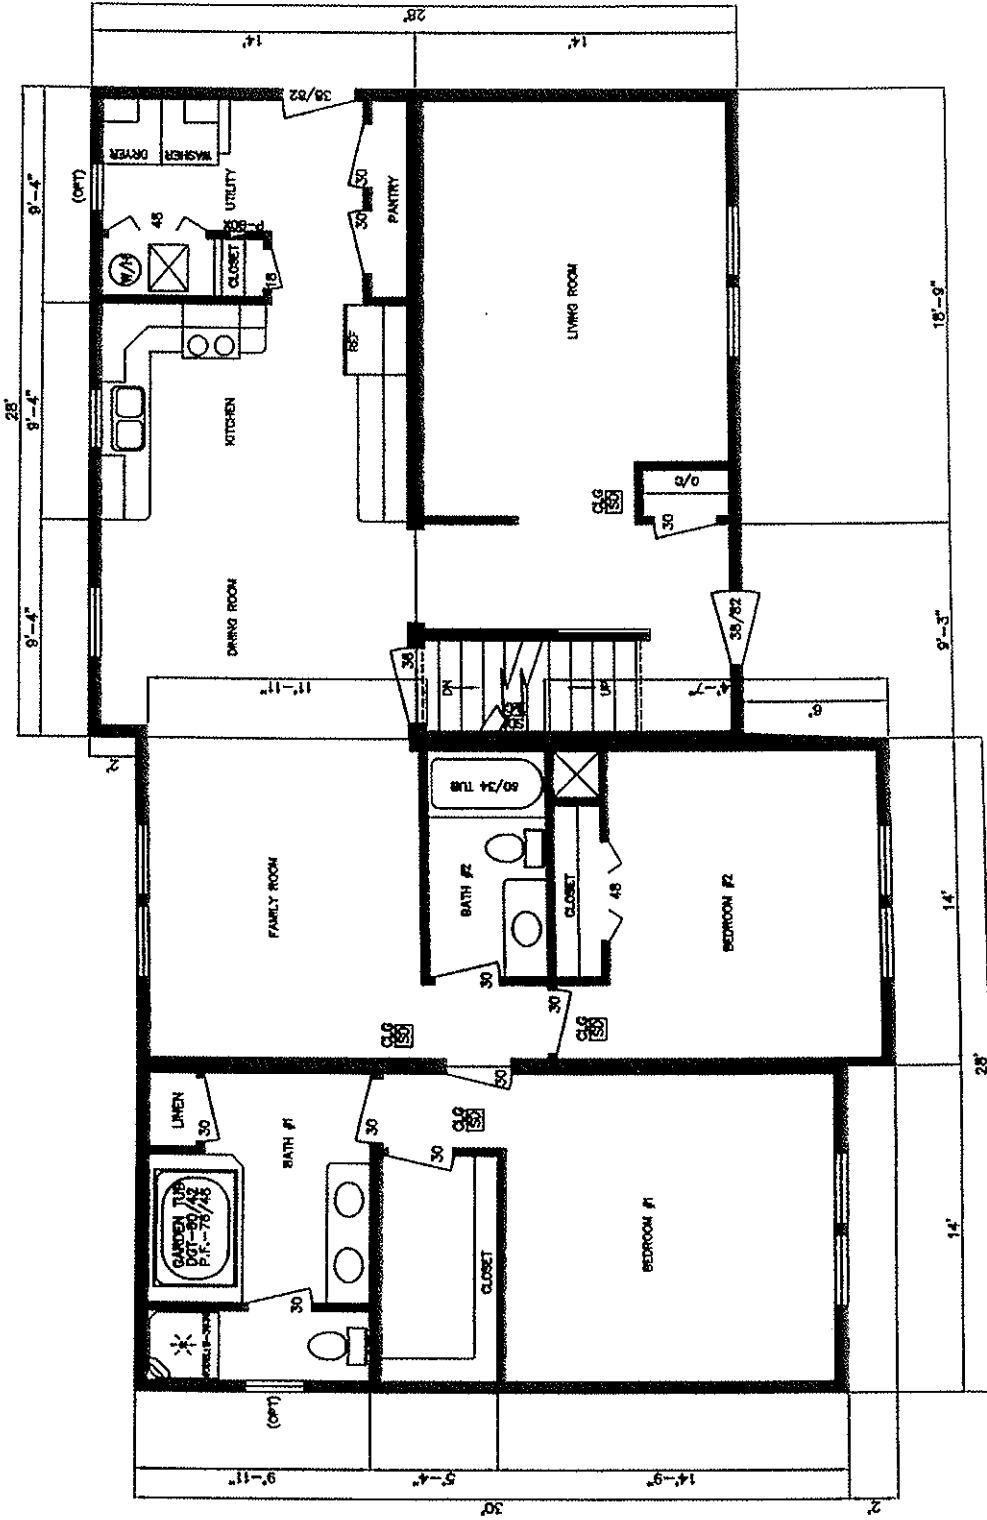

Model: CAMDEN  
 Floor Size: 28'-0" X 36'-0" / 32'-0" (2,301 sq ft)

Model: DANVILLE  
 Floor Size: 28'-0" X 54'-0" / 12'-0" (1,652 sq ft)

Model: CANTON  
 Floor Size: 28'-0" X 32'-0" / 28'-0" (1,652 sq ft)

Model: WARREN  
 Floor Size: 28'-0" X 48'-0" / 34'-0" (2,296 sq ft)